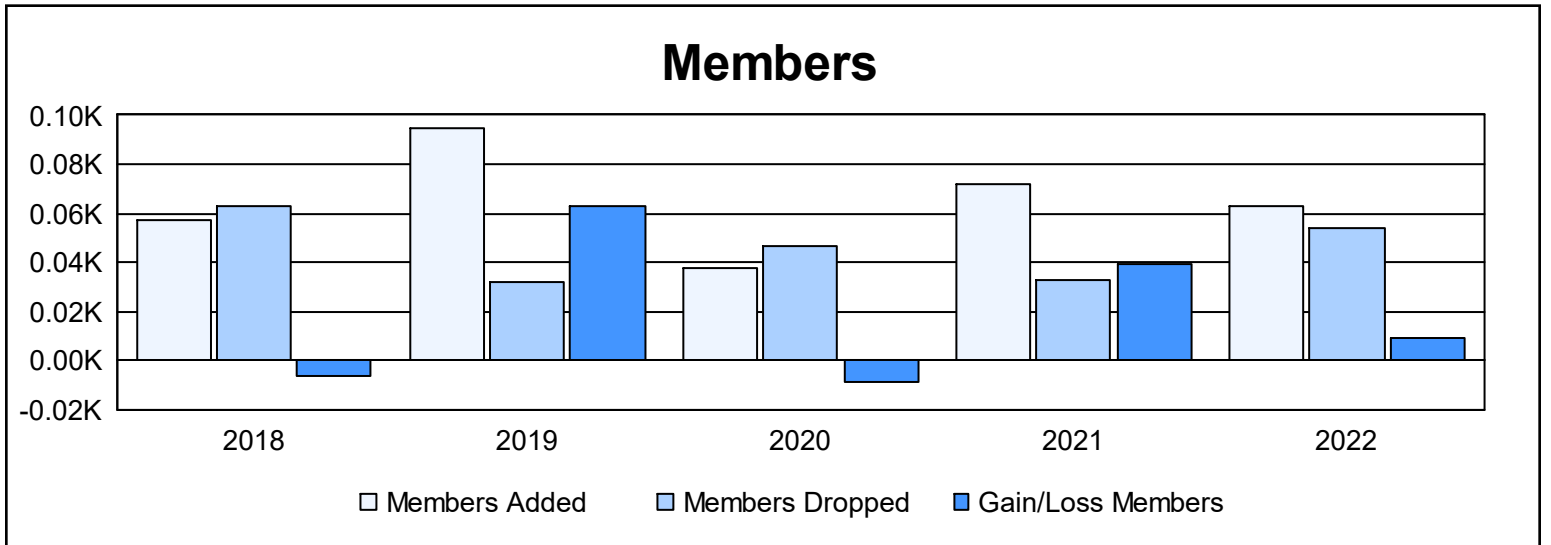

Year	New Clubs	Dropped Clubs	Gain/ Loss Clubs	New Members	Charter Members	Reinstate Members	Transfer Members	Total Member Added	Total Members Dropped	Gain/ Loss Members
2017-2018	1	0	1	37	20	0	0	57	63	-6
2018-2019	3	0	3	32	63	0	0	95	32	63
2019-2020	0	0	0	38	0	0	0	38	47	-9
2020-2021	1	0	1	51	20	1	0	72	33	39
2021-2022	1	0	1	43	20	0	0	63	54	9
<b>Average</b>	<b>1</b>	<b>0</b>	<b>1</b>	<b>40</b>	<b>25</b>	<b>0</b>	<b>0</b>	<b>65</b>	<b>46</b>	<b>19</b>

### Membership Composition June 2022 Cumulative